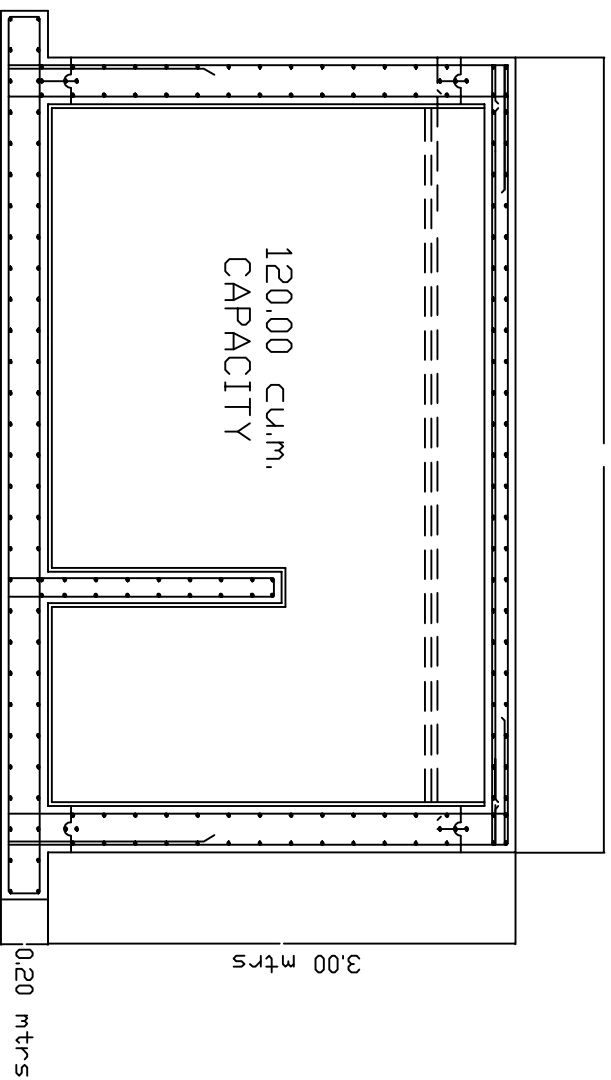

TOP VIEW

ELEVATION

Rain Water Collector Cistern